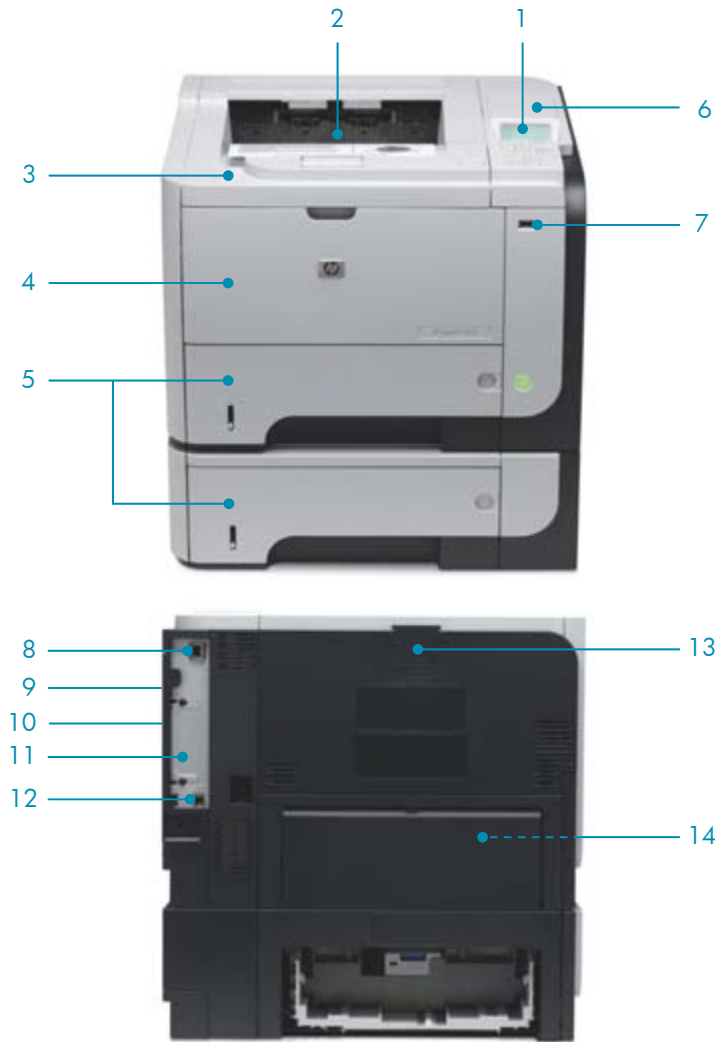

Flexibility to expand

Extend your printer's capabilities to meet your business needs with an open EIO slot and two internal accessory ports. Plus, add up to 512 MB memory.

Improve productivity with a maximum input capacity of up to 1,600 sheets.¹ Easily print on different types and sizes of media—including labels, envelopes, transparencies, and card stock—with adjustable paper trays. The printer supports letter and legal sizes from all trays. Choose the optional 500-sheet paper tray for added flexibility.⁴

⁴ Not included, please purchase separately.

HP LASERJET ENTERPRISE P3010 PRINTER SERIES

HP LaserJet Enterprise P3015x Printer shown

- 1 Intuitive control panel with four-line LCD display, 10-number key pad, and **Show-Me-How** menu
- 2 250-sheet top output bin
- 3 One-door access to the easy-to-install print cartridge
- 4 100-sheet multipurpose tray handles a variety of special papers
- 5 Two 500-sheet input trays for a 1,100-sheet total input capacity
- 6 Hardware integration pocket for connecting optional HP and partner solutions
- 7 Host USB 2.0 port for walk-up USB printing
- 8 HP Jetdirect 10/100/1000 Ethernet embedded print server
- 9 128 MB memory expandable to 640 MB, and a 540 MHz processor
- 10 Two internal accessory ports for connecting HP or partner solutions
- 11 One open EIO slot
- 12 Hi-Speed USB 2.0 port for direct connection to printer
- 13 100-sheet straight-through path supports special papers
- 14 Built-in automatic two-sided printing