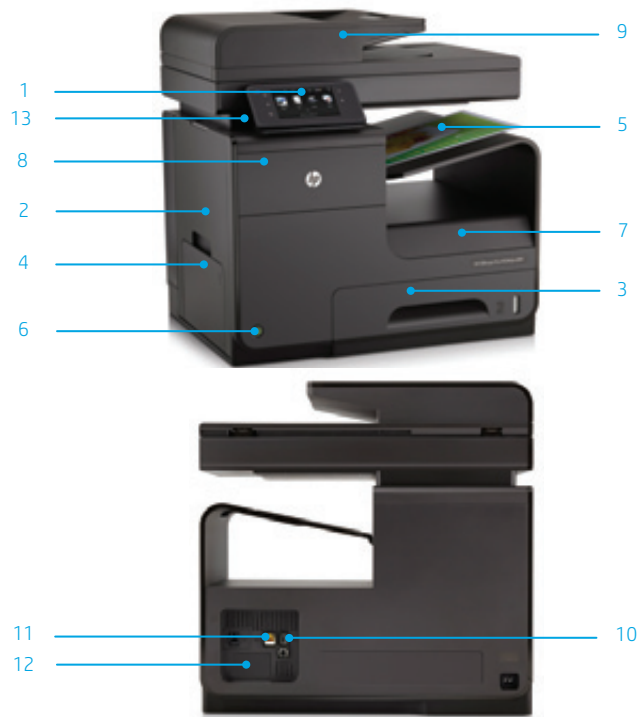

HP Officejet Pro X476/X576 color MFP series

1. 1 4.3" CGD (color graphics), touchscreen; rotating (adjustable angle) display; 6 buttons (Home, Back, Return, Help, Forward, Cancel); USB 2.0 port
2. 2 Automatic two-sided printing
3. 3 500-sheet input tray, optional 2nd 500 sheet tray, Auto duplex
4. 4 50-sheet multi-purpose tray
5. 5 300-sheet face-down output bin
6. 6 On/Off Switch
7. 7 Exclusive paper/supplies storage area
8. 8 Pigment inks for water and fade resistant output
9. 9 50-page double sided automatic document feeder
10. 10 Built-in high-speed USB 2.0 port
11. 11 Built-in wired Ethernet 10/100BaseTX networking
12. 12 792 Mhz processor, 768 MB standard memory
13. 13 Front USB Port for easy access

HP Officejet Pro X576dw MFP shown

Series at a glance

	X476dn	X476dw	X576dw
Part Number	CN460A	CN461A	CN598A
Print Speeds	Up to 36 ppm letter	Up to 36 ppm letter	Up to 42 ppm letter
Control Panel	4.3" CGD (color graphics), touchscreen; rotating (adjustable angle) display; 6 buttons (Home, Back, Return, Help, Forward, Cancel); USB 2.0 port	4.3" CGD (color graphics), touchscreen; rotating (adjustable angle) display; 6 buttons (Home, Back, Return, Help, Forward, Cancel); USB 2.0 port	4.3" CGD (color graphics), touchscreen; rotating (adjustable angle) display; 6 buttons (Home, Back, Return, Help, Forward, Cancel); USB 2.0 port
HP ePrint Capability			
External I/O Ports	2 USB 2.0; 1 Host USB; 1 Ethernet; 1 RJ-11 fax	2 USB 2.0; 1 Host USB; 1 Ethernet; 1 Wi-Fi 802.11b/g/n; 1 RJ-11 fax	2 USB 2.0; 1 Host USB; 1 Ethernet; 1 Wi-Fi 802.11b/g/n; 1 RJ-11 fax
Input Capacity	500-sheet input tray, 50-sheet multi-purpose tray	500-sheet input tray, 50-sheet multi-purpose tray	500-sheet input tray, 50-sheet multi-purpose tray
Output Capacity	300-sheet face-down output bin	300-sheet face-down output bin	300-sheet face-down output bin
Memory	768 MB	768 MB	768 MB
Automatic Two-sided Printing			
HP Auto Wireless Connect	No		
ENERGY STAR® Qualified